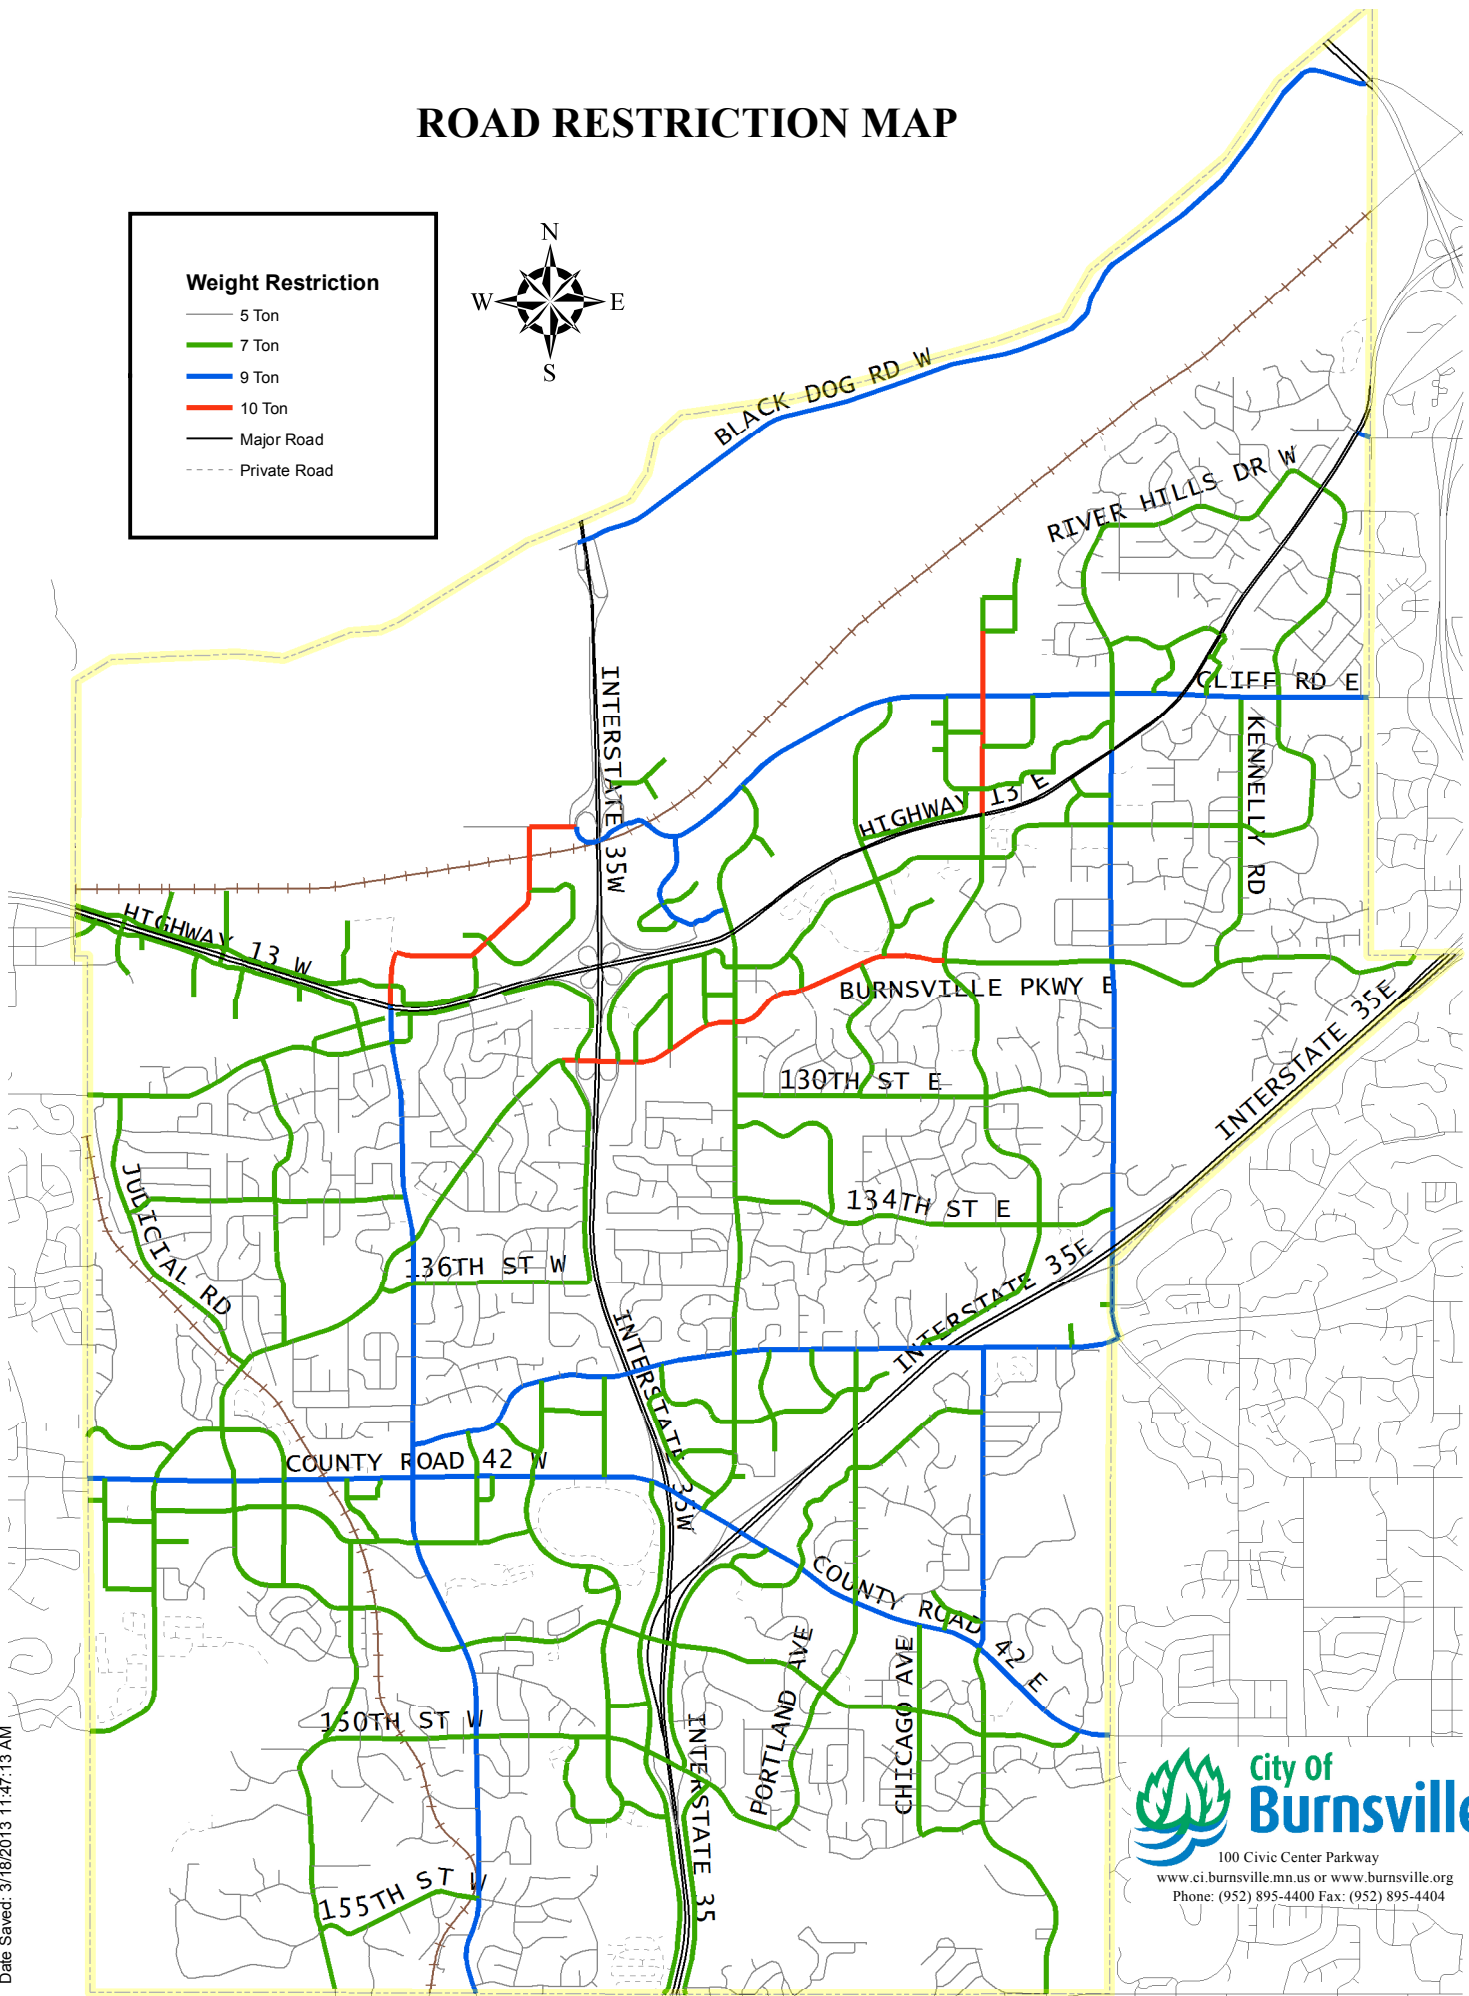

ROAD RESTRICTION MAP

Weight Restriction

- 5 Ton
- 7 Ton
- 9 Ton
- 10 Ton
- Major Road
- Private Road

Document Path: M:\Users\Departments\Engineering\City Maps\road_restriction_8x11.mxd
 Date Saved: 3/18/2013 11:47:13 AM